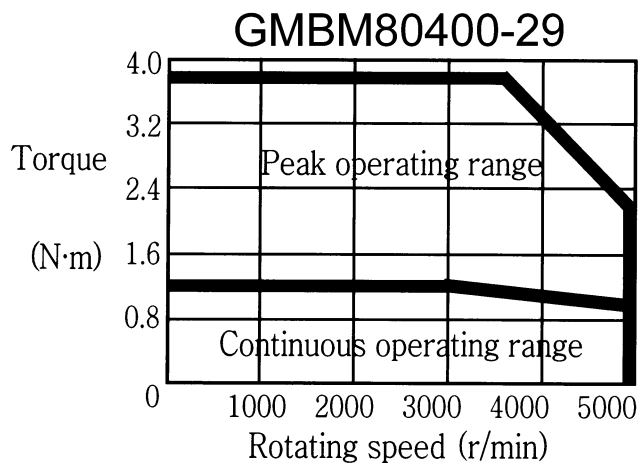

GMBM BRUSHLESS SERVO MOTORS 80 SERIES PERFORMANCE CURVES

GMBM BRUSHLESS SERVO MOTORS 80 SERIES PERFORMANCE CURVES

Glentek, Inc.

208 Standard Street • El Segundo, California 90245 USA
(310) 322-3026 • (310) 322-7709 Fax • www.glentek.com