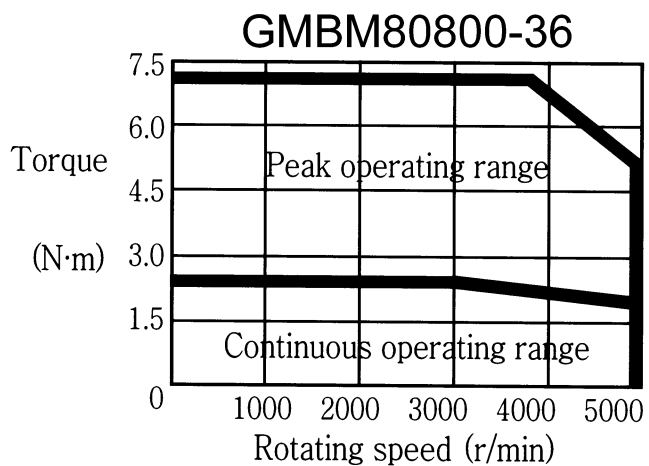

GMBM BRUSHLESS SERVO MOTORS 80 SERIES PERFORMANCE CURVES

GMBM BRUSHLESS SERVO MOTORS 80 SERIES PERFORMANCE CURVES

Glentek, Inc.

208 Standard Street • El Segundo, California 90245 USA
(310) 322-3026 • (310) 322-7709 Fax • www.glentek.com