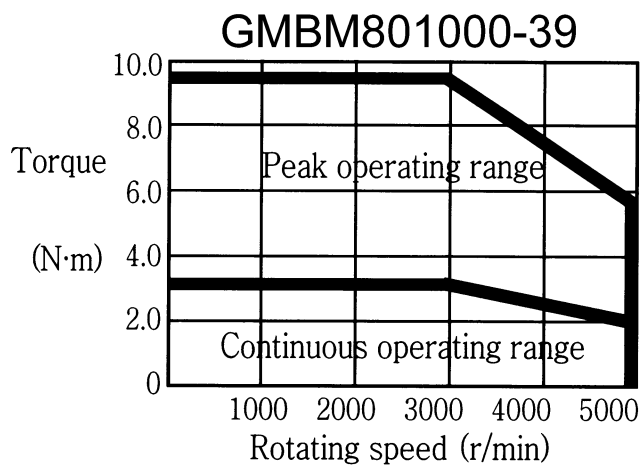

GMBM BRUSHLESS SERVO MOTORS 80 SERIES PERFORMANCE CURVES

GMBM BRUSHLESS SERVO MOTORS 80 SERIES PERFORMANCE CURVES

Glentek, Inc.

208 Standard Street • El Segundo, California 90245 USA
(310) 322-3026 • (310) 322-7709 Fax • www.glentek.com