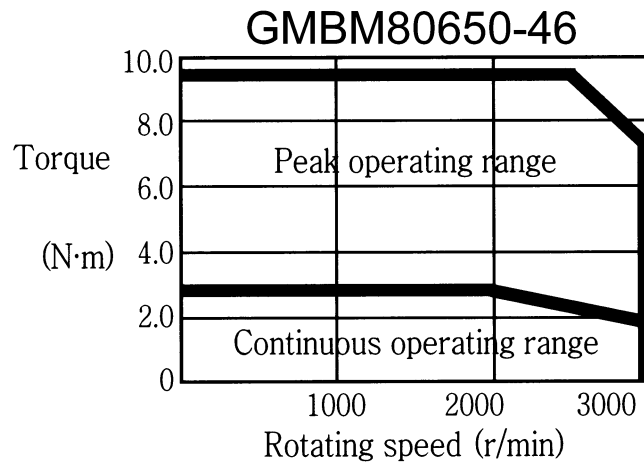

GMBM BRUSHLESS SERVO MOTORS 80 SERIES PERFORMANCE CURVES

GMBM BRUSHLESS SERVO MOTORS 80 SERIES PERFORMANCE CURVES

Glentek, Inc.

208 Standard Street • El Segundo, California 90245 USA
(310) 322-3026 • (310) 322-7709 Fax • www.glentek.com