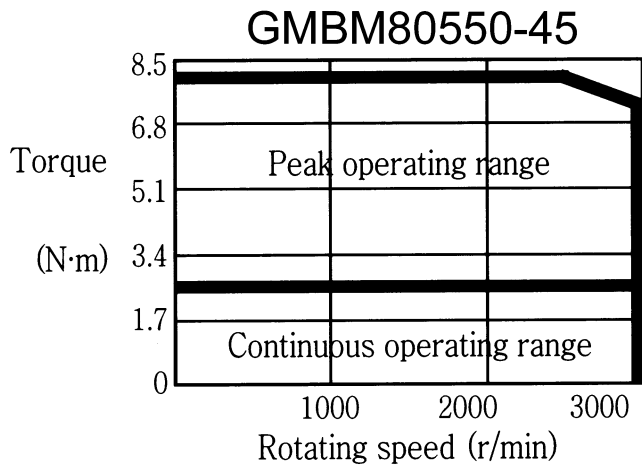

GMBM BRUSHLESS SERVO MOTORS 80 SERIES PERFORMANCE CURVES

GMBM BRUSHLESS SERVO MOTORS 80 SERIES PERFORMANCE CURVES

Glentek, Inc.

208 Standard Street • El Segundo, California 90245 USA
(310) 322-3026 • (310) 322-7709 Fax • www.glentek.com