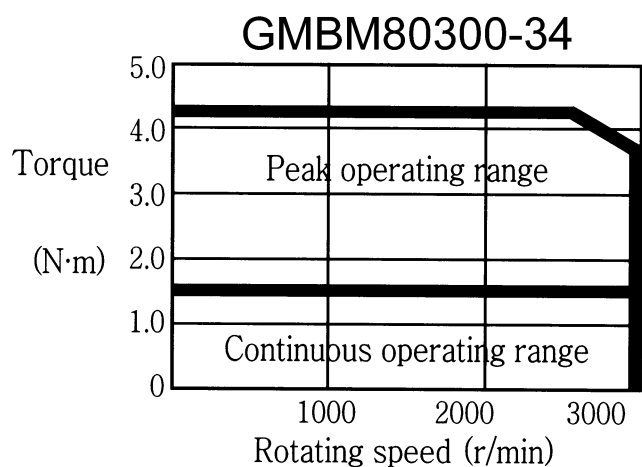

GMBM BRUSHLESS SERVO MOTORS 80 SERIES PERFORMANCE CURVES

GMBM BRUSHLESS SERVO MOTORS 80 SERIES PERFORMANCE CURVES

Glentek, Inc.

208 Standard Street • El Segundo, California 90245 USA
(310) 322-3026 • (310) 322-7709 Fax • www.glentek.com