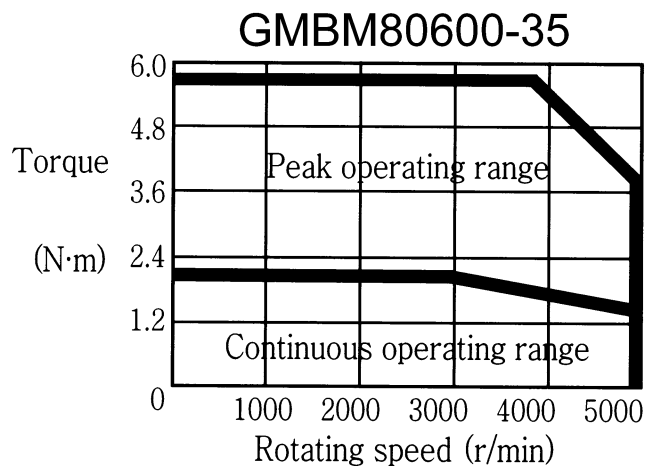

GMBM BRUSHLESS SERVO MOTORS 80 SERIES PERFORMANCE CURVES

GMBM BRUSHLESS SERVO MOTORS 80 SERIES PERFORMANCE CURVES

Glentek, Inc.

208 Standard Street • El Segundo, California 90245 USA
(310) 322-3026 • (310) 322-7709 Fax • www.glentek.com