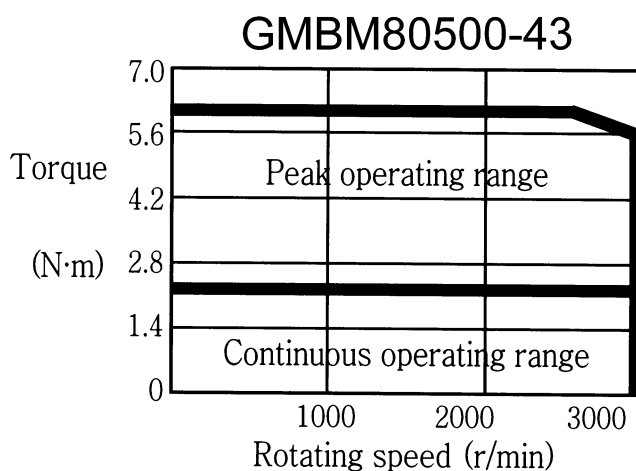

GMBM BRUSHLESS SERVO MOTORS 80 SERIES PERFORMANCE CURVES

GMBM BRUSHLESS SERVO MOTORS 80 SERIES PERFORMANCE CURVES

Glentek, Inc.

208 Standard Street • El Segundo, California 90245 USA
(310) 322-3026 • (310) 322-7709 Fax • www.glentek.com