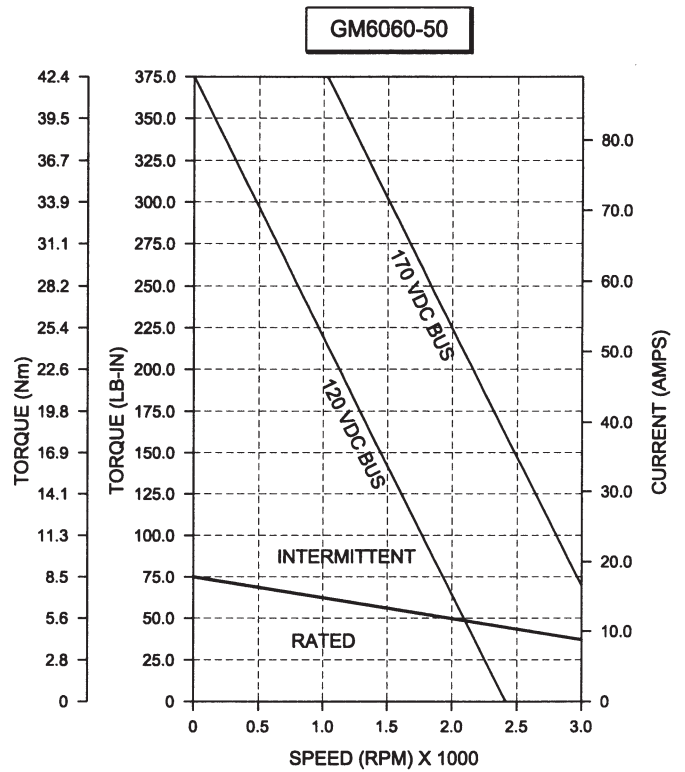

DC BRUSH SERVO MOTORS GM6000 SERIES PERFORMANCE CURVES

DC BRUSH SERVO MOTORS GM6000 SERIES PERFORMANCE CURVES

Glentek, Inc.
 208 Standard Street • El Segundo, California 90245 USA
 (310) 322-3026 • (310) 322-7709 Fax • www.glentek.com