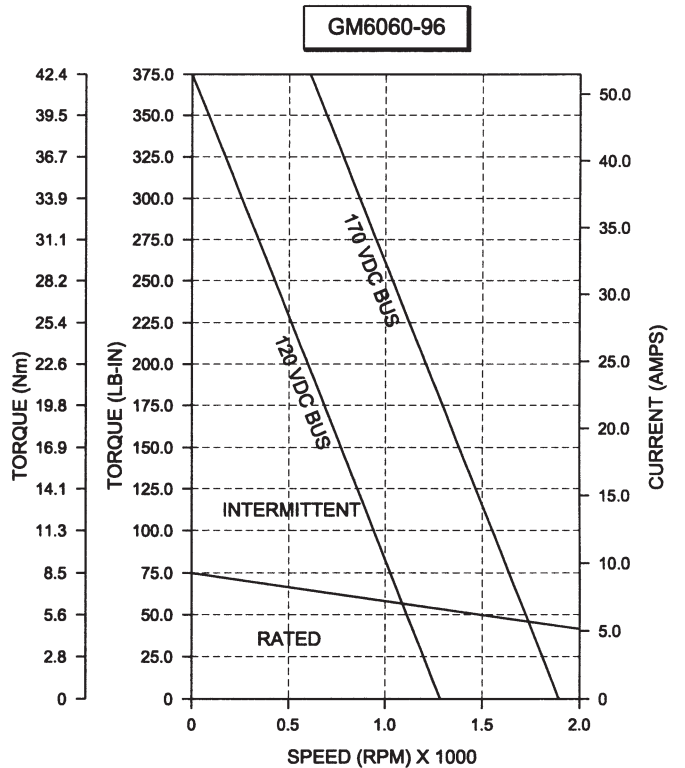

DC BRUSH SERVO MOTORS GM6000 SERIES PERFORMANCE CURVES

DC BRUSH SERVO MOTORS GM6000 SERIES PERFORMANCE CURVES

Glentek, Inc.
 208 Standard Street • El Segundo, California 90245 USA
 (310) 322-3026 • (310) 322-7709 Fax • www.glentek.com