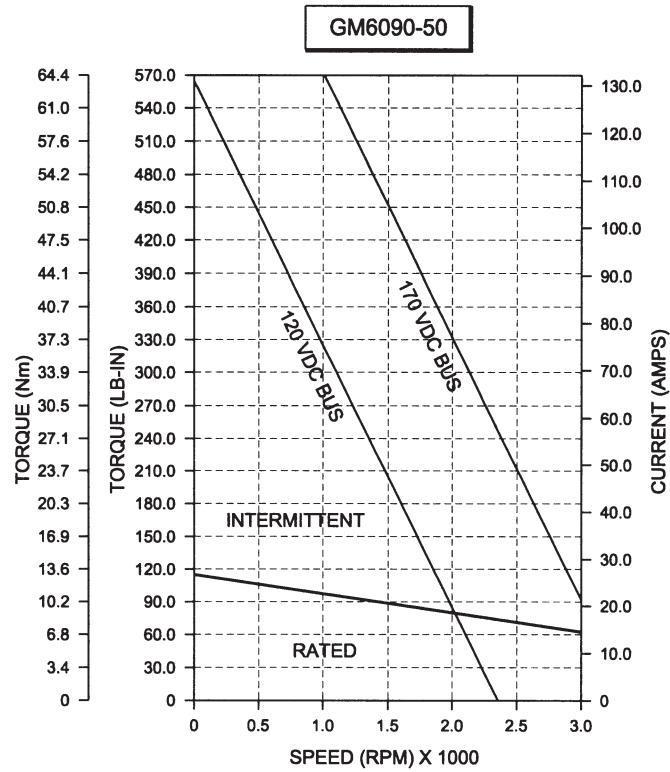

DC BRUSH SERVO MOTORS GM6000 SERIES PERFORMANCE CURVES

DC BRUSH SERVO MOTORS GM6000 SERIES PERFORMANCE CURVES

Glentek, Inc.
 208 Standard Street • El Segundo, California 90245 USA
 (310) 322-3026 • (310) 322-7709 Fax • www.glentek.com