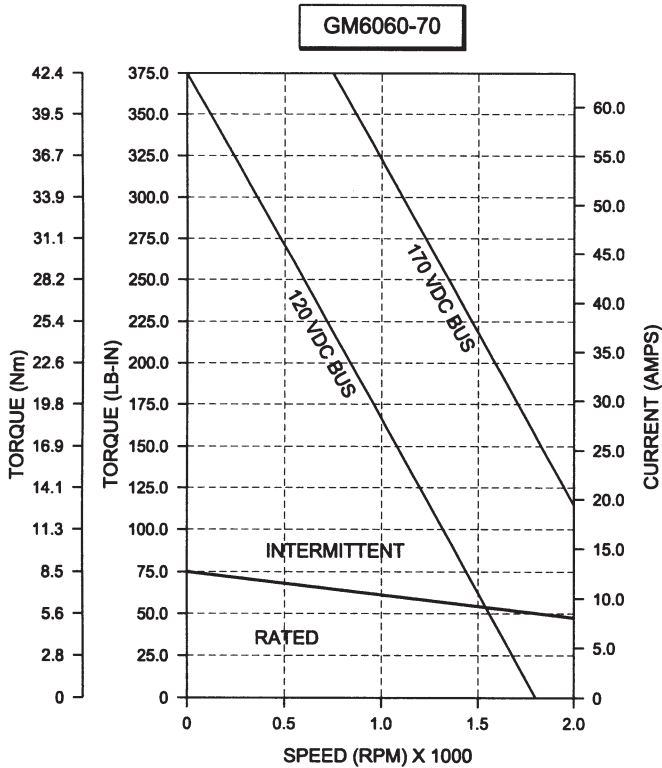

DC BRUSH SERVO MOTORS GM6000 SERIES PERFORMANCE CURVES

DC BRUSH SERVO MOTORS GM6000 SERIES PERFORMANCE CURVES

Glentek, Inc.
 208 Standard Street • El Segundo, California 90245 USA
 (310) 322-3026 • (310) 322-7709 Fax • www.glentek.com