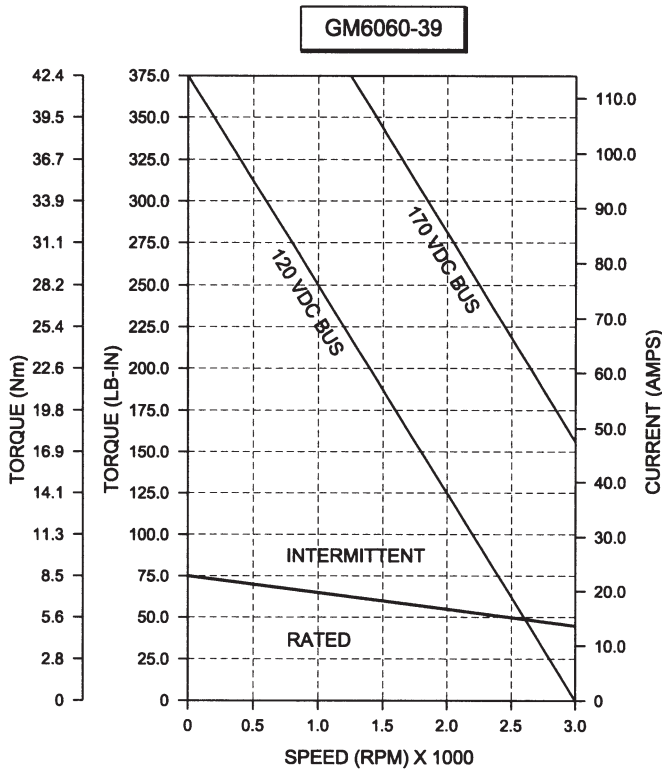

DC BRUSH SERVO MOTORS GM6000 SERIES PERFORMANCE CURVES

DC BRUSH SERVO MOTORS GM6000 SERIES PERFORMANCE CURVES

Glentek, Inc.
 208 Standard Street • El Segundo, California 90245 USA
 (310) 322-3026 • (310) 322-7709 Fax • www.glentek.com