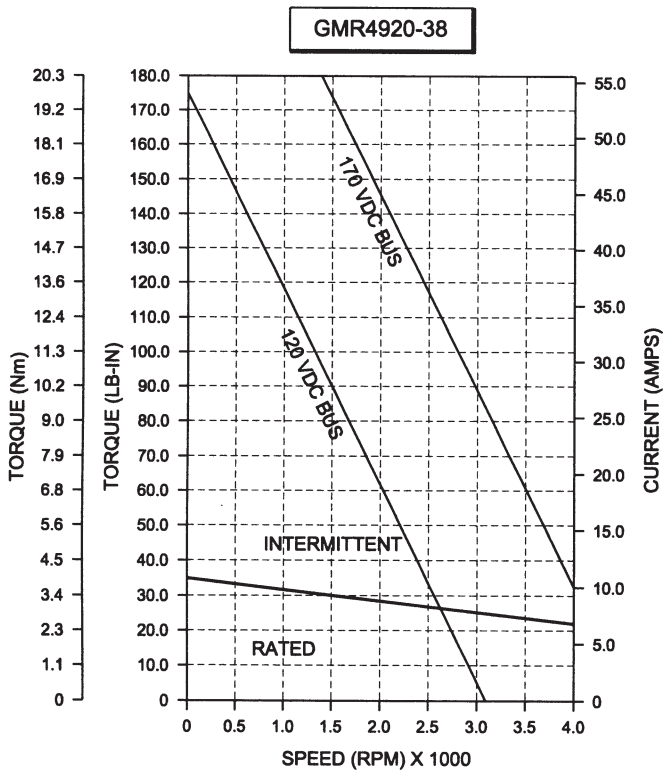

# DC BRUSH SERVO MOTORS GMR4900 SERIES PERFORMANCE CURVES