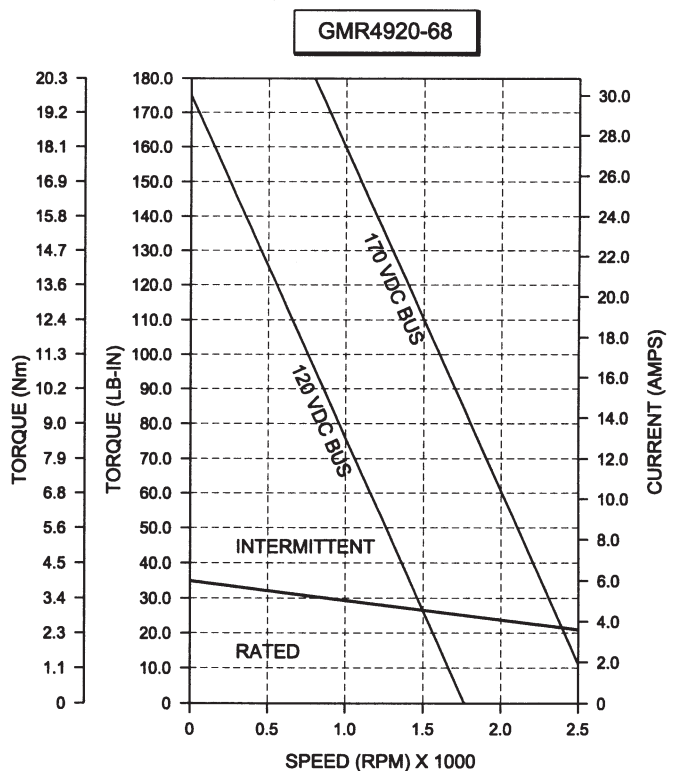

# DC BRUSH SERVO MOTORS GMR4900 SERIES PERFORMANCE CURVES