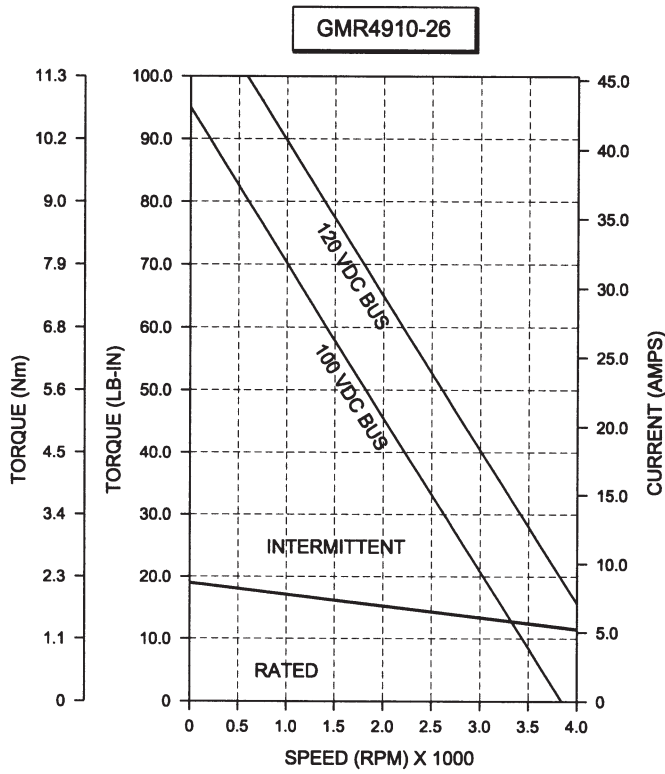

# DC BRUSH SERVO MOTORS GMR4900 SERIES PERFORMANCE CURVES