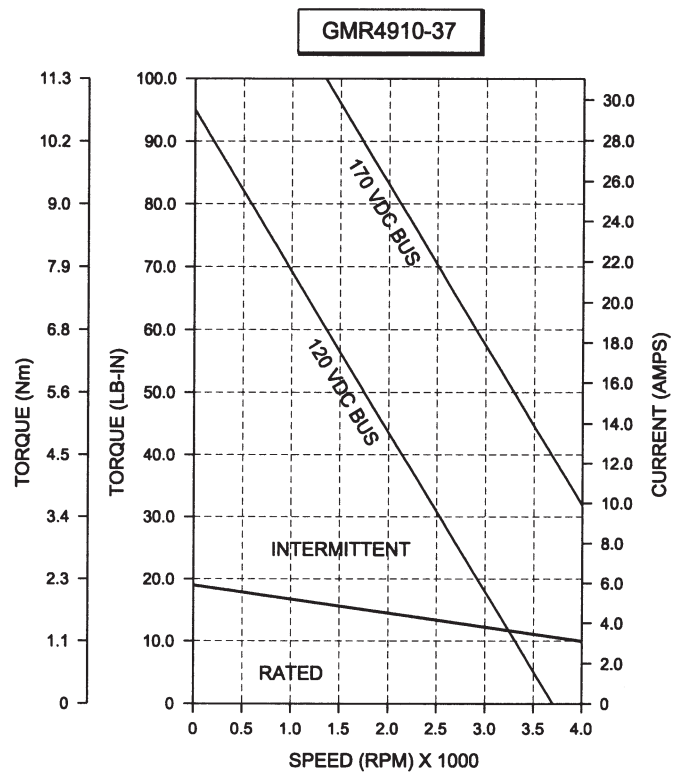

# DC BRUSH SERVO MOTORS GMR4900 SERIES PERFORMANCE CURVES