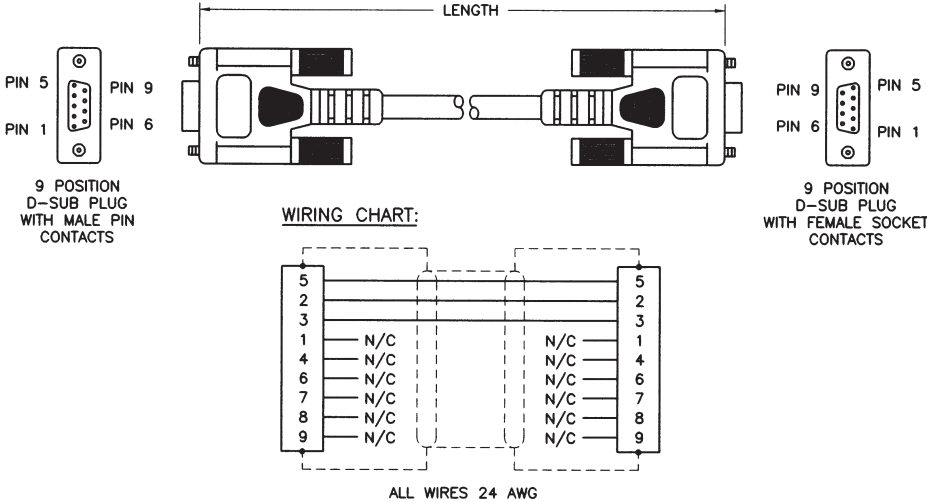

HOST SERIAL CABLE STYLE

Host Serial Cable

GC2400-AR $\Delta\Delta\Delta$ AL-000 Host Serial Cable Male DB9 Connector to Female DB9 Connector.