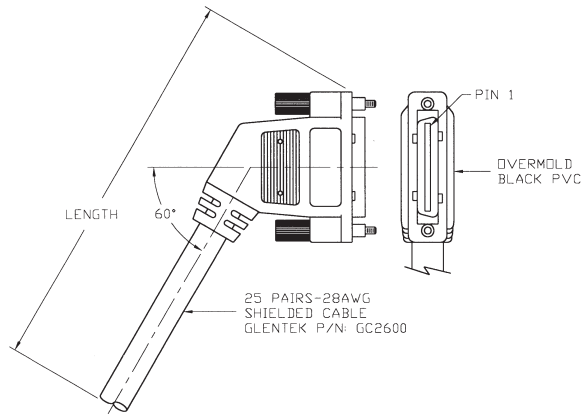

AMPLIFIER I/O CABLE STYLE

WIRING CHART:

1	BLACK	BLACK
2	WHITE/BLACK	WHITE/BLACK
3	RED	RED
4	WHITE/RED	WHITE/RED
5	GREEN	GREEN
6	WHITE/GREEN	WHITE/GREEN
7	ORANGE	ORANGE
8	WHITE/ORANGE	WHITE/ORANGE
9	BLUE	BLUE
10	WHITE/BLUE	WHITE/BLUE
11	YELLOW	YELLOW
12	WHITE/YELLOW	WHITE/YELLOW
13	BROWN	BROWN
14	WHITE/BROWN	WHITE/BROWN
15	VIOLET	VIOLET
16	WHITE/VIOLET	WHITE/VIOLET
17	GRAY	GRAY
18	WHITE/GRAY	WHITE/GRAY
19	PINK	PINK
20	WHITE/PINK	WHITE/PINK
21	WHITE/BLACK/RED	WHITE/BLACK/RED
22	RED/BLACK	RED/BLACK
23	WHITE/BLACK/ORANGE	WHITE/BLACK/ORANGE
24	ORANGE/BLACK	ORANGE/BLACK
25	WHITE/BLACK/YELLOW	WHITE/BLACK/YELLOW
26	YELLOW/BLACK	YELLOW/BLACK
27	WHITE/BLACK/GREEN	WHITE/BLACK/GREEN
28	GREEN/BLACK	GREEN/BLACK
29	WHITE/BLACK/BLUE	WHITE/BLACK/BLUE
30	BLUE/BLACK	BLUE/BLACK
31	GREEN/RED	GREEN/RED
32	YELLOW/RED	YELLOW/RED
33	GRAY/BLUE	GRAY/BLUE
34	YELLOW/BLUE	YELLOW/BLUE
35	GRAY/BROWN	GRAY/BROWN
36	YELLOW/BROWN	YELLOW/BROWN
	GRAY/GREEN	GRAY/GREEN
	YELLOW/GREEN	YELLOW/GREEN
	GRAY/ORANGE	GRAY/ORANGE
	YELLOW/ORANGE	YELLOW/ORANGE
	GRAY/WHITE	GRAY/WHITE
	YELLOW/WHITE	YELLOW/WHITE
	BLUE/RED	BLUE/RED
	GREEN/RED	GREEN/RED
	BLUE/ORANGE	BLUE/ORANGE
	GREEN/ORANGE	GREEN/ORANGE
	BLUE/YELLOW	BLUE/YELLOW
	GREEN/YELLOW	GREEN/YELLOW
	BLUE/WHITE	BLUE/WHITE
	GREEN/WHITE	GREEN/WHITE
	DRAIN	DRAIN

CONNECTOR BACKSHELL SHIELDED 360°

GC2600-AA ΔΔΔ AK-000 Amplifier I/O Cable with Blunt Cut to 36 Pin Mini-D Connector

Glentek, Inc.

208 Standard Street • El Segundo, California 90245 USA
(310) 322-3026 • (310) 322-7709 Fax • www.glentek.com