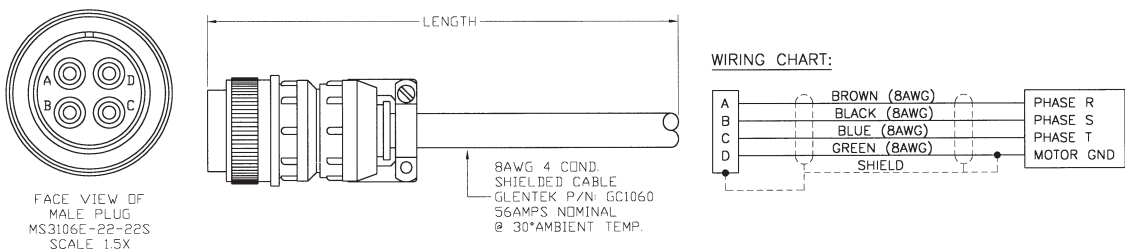

# MOTOR POWER CABLE STYLES

**GC1020-AB ΔΔΔ AA-000** 17 Amp Brushless Motor Power Cable with 5 Pin Straight Female MS Connector to Blunt Cut

**GC1020-AC ΔΔΔ AA-000** 17 Amp Brushless Motor Power Cable with 5 Pin 90° Female MS Connector to Blunt Cut

**GC1030-AD ΔΔΔ AA-000** 30 Amp Brushless Motor Power Cable with 4 Pin Straight Female MS Connector to Blunt Cut

**GC1060-AE ΔΔΔ AA-000** 56 Amp Brushless Motor Power Cable with 4 Pin Straight Female MS Connector to Blunt Cut