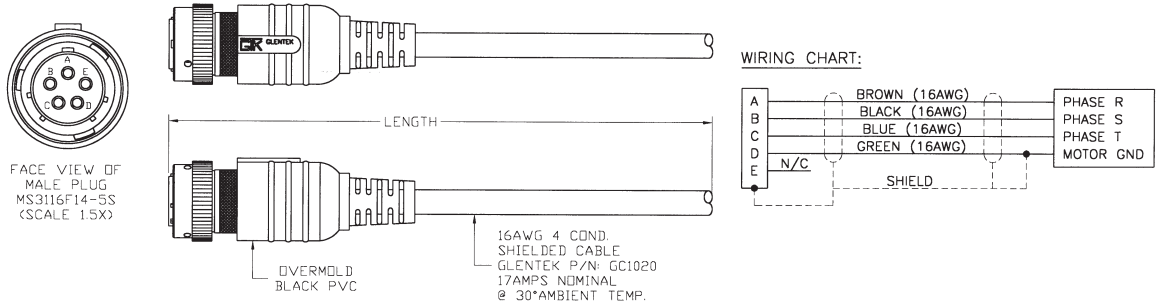

# MOTOR POWER CABLE STYLES

**GC1020-AB ΔΔΔ AA-000** 17 Amp Brushless Motor Power Cable with 5 Pin Straight Female MS Connector to Blunt Cut

**GC1020-AC ΔΔΔ AA-000** 17 Amp Brushless Motor Power Cable with 5 Pin 90° Female MS Connector to Blunt Cut

**GC1030-AD ΔΔΔ AA-000** 30 Amp Brushless Motor Power Cable with 4 Pin Straight Female MS Connector to Blunt Cut

**GC1060-AE ΔΔΔ AA-000** 56 Amp Brushless Motor Power Cable with 4 Pin Straight Female MS Connector to Blunt Cut