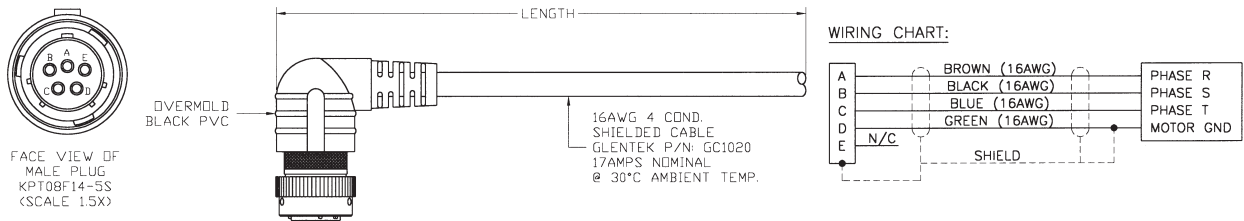

# MOTOR POWER CABLE STYLES

**GC1020-AB ΔΔΔ AA-000** 17 Amp Brushless Motor Power Cable with 5 Pin Straight Female MS Connector to Blunt Cut

**GC1020-AC ΔΔΔ AA-000** 17 Amp Brushless Motor Power Cable with 5 Pin 90° Female MS Connector to Blunt Cut

**GC1030-AD ΔΔΔ AA-000** 30 Amp Brushless Motor Power Cable with 4 Pin Straight Female MS Connector to Blunt Cut

**GC1060-AE ΔΔΔ AA-000** 56 Amp Brushless Motor Power Cable with 4 Pin Straight Female MS Connector to Blunt Cut