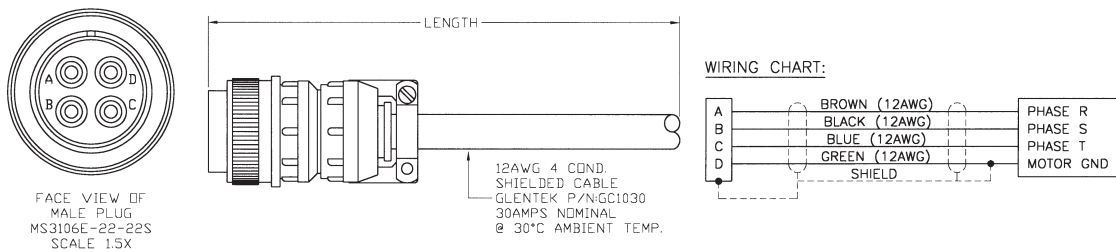

# MOTOR POWER CABLE STYLES

**GC1020-AB ΔΔΔ AA-000** 17 Amp Brushless Motor Power Cable with 5 Pin Straight Female MS Connector to Blunt Cut

**GC1020-AC ΔΔΔ AA-000** 17 Amp Brushless Motor Power Cable with 5 Pin 90° Female MS Connector to Blunt Cut

**GC1030-AD ΔΔΔ AA-000** 30 Amp Brushless Motor Power Cable with 4 Pin Straight Female MS Connector to Blunt Cut

**GC1060-AE ΔΔΔ AA-000** 56 Amp Brushless Motor Power Cable with 4 Pin Straight Female MS Connector to Blunt Cut