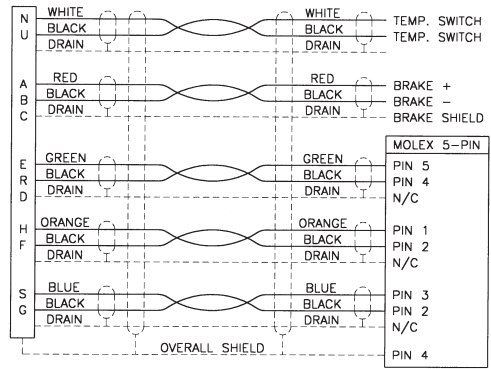

RESOLVER FEEDBACK CABLE STYLES

WIRING CHART:

GC2000-AF ΔΔΔ AA-000 Brushless Resolver Feedback Cable with 18 Pin Straight Female MS Connector to Blunt Cut

WIRING CHART:

GC2000-AF ΔΔΔ AN-000 Brushless Resolver Feedback Cable with 18 Pin Straight Female MS Connector to 5 Pin Molex Connector

WIRING CHART:

GC2000-AG ΔΔΔ AA-000 Brushless Resolver Feedback Cable with 18 Pin 90° Female MS Connector to Blunt Cut

Glentek, Inc.

208 Standard Street • El Segundo, California 90245 USA
 (310) 322-3026 • (310) 322-7709 Fax • www.glentek.com

RESOLVER FEEDBACK CABLE STYLES

WIRING CHART:

GC2000-AG ΔΔΔ AN-000 Brushless Resolver Feedback Cable with 18 Pin 90°
Female MS Connector to 5 Pin Molex Connector

Glentek, Inc.

208 Standard Street • El Segundo, California 90245 USA
(310) 322-3026 • (310) 322-7709 Fax • www.glentek.com