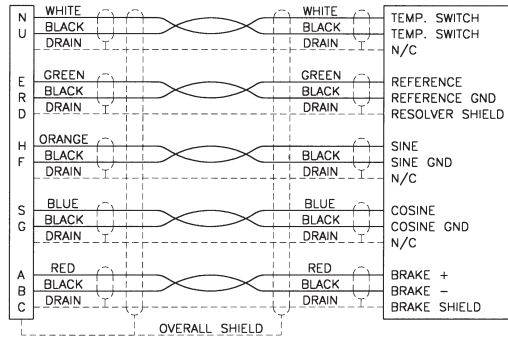

RESOLVER FEEDBACK CABLE STYLES

WIRING CHART:

GC2000-AF ΔΔΔ AA-000 Brushless Resolver Feedback Cable with 18 Pin Straight Female MS Connector to Blunt Cut

WIRING CHART:

GC2000-AF ΔΔΔ AN-000 Brushless Resolver Feedback Cable with 18 Pin Straight Female MS Connector to 5 Pin Molex Connector

WIRING CHART:

GC2000-AG ΔΔΔ AA-000 Brushless Resolver Feedback Cable with 18 Pin 90° Female MS Connector to Blunt Cut

Glentek, Inc.

208 Standard Street • El Segundo, California 90245 USA
 (310) 322-3026 • (310) 322-7709 Fax • www.glentek.com

RESOLVER FEEDBACK CABLE STYLES

WIRING CHART:

GC2000-AG ΔΔΔ AN-000 Brushless Resolver Feedback Cable with 18 Pin 90°
Female MS Connector to 5 Pin Molex Connector

Glentek, Inc.

208 Standard Street • El Segundo, California 90245 USA
(310) 322-3026 • (310) 322-7709 Fax • www.glentek.com