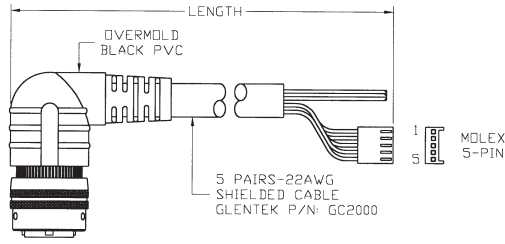

RESOLVER FEEDBACK CABLE STYLES

WIRING CHART:

GC2000-AF ΔΔΔ AA-000 Brushless Resolver Feedback Cable with 18 Pin Straight Female MS Connector to Blunt Cut

WIRING CHART:

GC2000-AF ΔΔΔ AN-000 Brushless Resolver Feedback Cable with 18 Pin Straight Female MS Connector to 5 Pin Molex Connector

WIRING CHART:

GC2000-AG ΔΔΔ AA-000 Brushless Resolver Feedback Cable with 18 Pin 90° Female MS Connector to Blunt Cut

Glentek, Inc.

208 Standard Street • El Segundo, California 90245 USA
 (310) 322-3026 • (310) 322-7709 Fax • www.glentek.com

RESOLVER FEEDBACK CABLE STYLES

WIRING CHART:

GC2000-AG ΔΔΔ AN-000 Brushless Resolver Feedback Cable with 18 Pin 90°
Female MS Connector to 5 Pin Molex Connector

Glentek, Inc.

208 Standard Street • El Segundo, California 90245 USA
(310) 322-3026 • (310) 322-7709 Fax • www.glentek.com