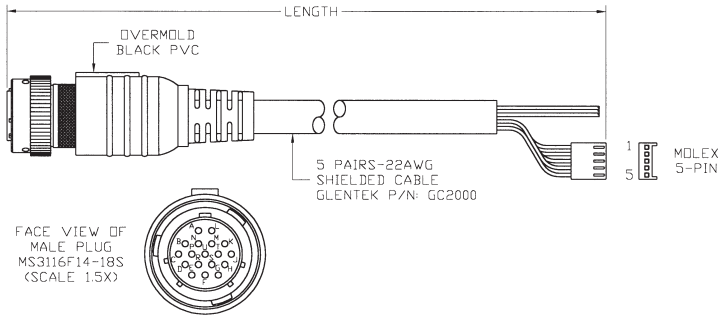

RESOLVER FEEDBACK CABLE STYLES

WIRING CHART:

GC2000-AF ΔΔΔ AA-000 Brushless Resolver Feedback Cable with 18 Pin Straight Female MS Connector to Blunt Cut

WIRING CHART:

GC2000-AF ΔΔΔ AN-000 Brushless Resolver Feedback Cable with 18 Pin Straight Female MS Connector to 5 Pin Molex Connector

WIRING CHART:

GC2000-AG ΔΔΔ AA-000 Brushless Resolver Feedback Cable with 18 Pin 90° Female MS Connector to Blunt Cut

Glentek, Inc.

208 Standard Street • El Segundo, California 90245 USA
 (310) 322-3026 • (310) 322-7709 Fax • www.glentek.com

RESOLVER FEEDBACK CABLE STYLES

WIRING CHART:

GC2000-AG ΔΔΔ AN-000 Brushless Resolver Feedback Cable with 18 Pin 90°
Female MS Connector to 5 Pin Molex Connector

Glentek, Inc.

208 Standard Street • El Segundo, California 90245 USA
(310) 322-3026 • (310) 322-7709 Fax • www.glentek.com