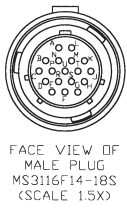

RESOLVER FEEDBACK CABLE STYLES

WIRING CHART:

GC2000-AF ΔΔΔ AA-000 Brushless Resolver Feedback Cable with 18 Pin Straight Female MS Connector to Blunt Cut

WIRING CHART:

GC2000-AF ΔΔΔ AN-000 Brushless Resolver Feedback Cable with 18 Pin Straight Female MS Connector to 5 Pin Molex Connector

WIRING CHART:

GC2000-AG ΔΔΔ AA-000 Brushless Resolver Feedback Cable with 18 Pin 90° Female MS Connector to Blunt Cut

Glentek, Inc.

208 Standard Street • El Segundo, California 90245 USA
 (310) 322-3026 • (310) 322-7709 Fax • www.glentek.com

RESOLVER FEEDBACK CABLE STYLES

WIRING CHART:

GC2000-AG ΔΔΔ AN-000 Brushless Resolver Feedback Cable with 18 Pin 90°
Female MS Connector to 5 Pin Molex Connector

Glentek, Inc.

208 Standard Street • El Segundo, California 90245 USA
(310) 322-3026 • (310) 322-7709 Fax • www.glentek.com