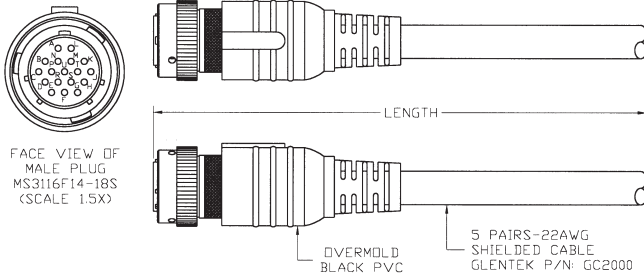

RESOLVER FEEDBACK CABLE STYLES

WIRING CHART:

GC2000-AF ΔΔΔ AA-000 Brushless Resolver Feedback Cable with 18 Pin Straight Female MS Connector to Blunt Cut

WIRING CHART:

GC2000-AF ΔΔΔ AN-000 Brushless Resolver Feedback Cable with 18 Pin Straight Female MS Connector to 5 Pin Molex Connector

WIRING CHART:

GC2000-AG ΔΔΔ AA-000 Brushless Resolver Feedback Cable with 18 Pin 90° Female MS Connector to Blunt Cut

Glentek, Inc.

208 Standard Street • El Segundo, California 90245 USA
 (310) 322-3026 • (310) 322-7709 Fax • www.glentek.com

RESOLVER FEEDBACK CABLE STYLES

WIRING CHART:

GC2000-AG ΔΔΔ AN-000 Brushless Resolver Feedback Cable with 18 Pin 90°
Female MS Connector to 5 Pin Molex Connector

Glentek, Inc.

208 Standard Street • El Segundo, California 90245 USA
(310) 322-3026 • (310) 322-7709 Fax • www.glentek.com