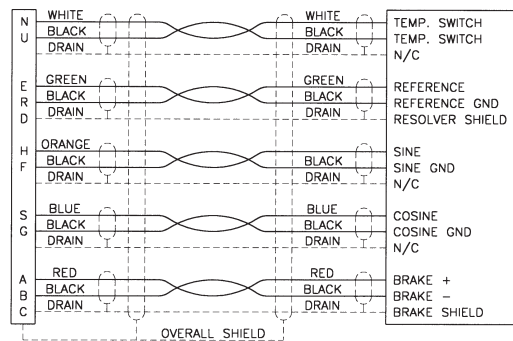

RESOLVER FEEDBACK CABLE STYLES

WIRING CHART:

GC2000-AF ΔΔΔ AA-000 Brushless Resolver Feedback Cable with 18 Pin Straight Female MS Connector to Blunt Cut

WIRING CHART:

GC2000-AF ΔΔΔ AN-000 Brushless Resolver Feedback Cable with 18 Pin Straight Female MS Connector to 5 Pin Molex Connector

WIRING CHART:

GC2000-AG ΔΔΔ AA-000 Brushless Resolver Feedback Cable with 18 Pin 90° Female MS Connector to Blunt Cut

Glentek, Inc.

208 Standard Street • El Segundo, California 90245 USA
 (310) 322-3026 • (310) 322-7709 Fax • www.glentek.com

RESOLVER FEEDBACK CABLE STYLES

WIRING CHART:

GC2000-AG ΔΔΔ AN-000 Brushless Resolver Feedback Cable with 18 Pin 90°
Female MS Connector to 5 Pin Molex Connector

Glentek, Inc.

208 Standard Street • El Segundo, California 90245 USA
(310) 322-3026 • (310) 322-7709 Fax • www.glentek.com