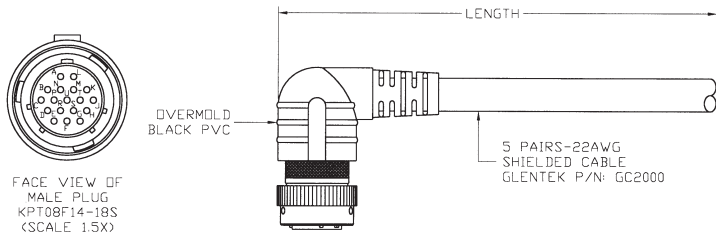

RESOLVER FEEDBACK CABLE STYLES

WIRING CHART:

GC2000-AF ΔΔΔ AA-000 Brushless Resolver Feedback Cable with 18 Pin Straight Female MS Connector to Blunt Cut

WIRING CHART:

GC2000-AF ΔΔΔ AN-000 Brushless Resolver Feedback Cable with 18 Pin Straight Female MS Connector to 5 Pin Molex Connector

WIRING CHART:

GC2000-AG ΔΔΔ AA-000 Brushless Resolver Feedback Cable with 18 Pin 90° Female MS Connector to Blunt Cut

Glentek, Inc.

208 Standard Street • El Segundo, California 90245 USA
 (310) 322-3026 • (310) 322-7709 Fax • www.glentek.com

RESOLVER FEEDBACK CABLE STYLES

WIRING CHART:

GC2000-AG ΔΔΔ AN-000 Brushless Resolver Feedback Cable with 18 Pin 90°
Female MS Connector to 5 Pin Molex Connector

Glentek, Inc.

208 Standard Street • El Segundo, California 90245 USA
(310) 322-3026 • (310) 322-7709 Fax • www.glentek.com