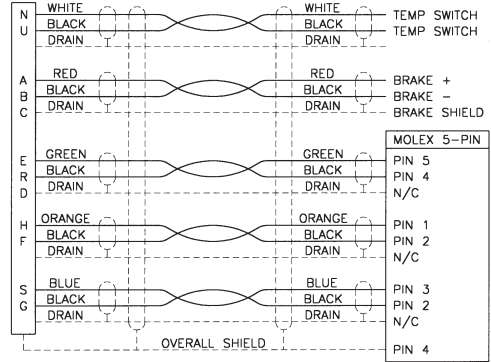

RESOLVER FEEDBACK CABLE STYLES

WIRING CHART:

GC2000-AF ΔΔΔ AA-000 Brushless Resolver Feedback Cable with 18 Pin Straight Female MS Connector to Blunt Cut

WIRING CHART:

GC2000-AF ΔΔΔ AN-000 Brushless Resolver Feedback Cable with 18 Pin Straight Female MS Connector to 5 Pin Molex Connector

WIRING CHART:

GC2000-AG ΔΔΔ AA-000 Brushless Resolver Feedback Cable with 18 Pin 90° Female MS Connector to Blunt Cut

Glentek, Inc.

208 Standard Street • El Segundo, California 90245 USA
 (310) 322-3026 • (310) 322-7709 Fax • www.glentek.com

RESOLVER FEEDBACK CABLE STYLES

WIRING CHART:

GC2000-AG ΔΔΔ AN-000 Brushless Resolver Feedback Cable with 18 Pin 90°
Female MS Connector to 5 Pin Molex Connector

Glentek, Inc.

208 Standard Street • El Segundo, California 90245 USA
(310) 322-3026 • (310) 322-7709 Fax • www.glentek.com